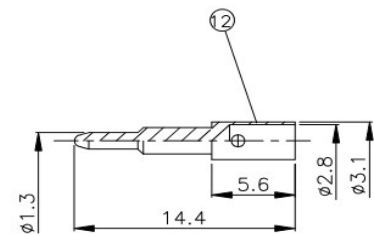

## TNC Lötstecker / RG213, RF400

NO	DESCRIPTION	MATERIAL	Q'TY	FINISH
1	BODY 1	BRASS	1	NICKEL
2	RUBBER	SI RUBBER	1	RUBBER
3	WASHER 1	BRASS	1	NICKEL
4	WASHER 2	BRASS	1	NICKEL
5	WASHER 3	BRASS	1	NICKEL
6	INSULATION	TEFLON	1	TEFLON
7	BODY 2	BRASS	1	NICKEL
8	BODY 3	BRASS	1	NICKEL
9	RUBBER	SI RUBBER	1	RUBBER
10	WASHER	BRASS	1	NICKEL
11	NUT	BRASS	1	NICKEL
12	PIN	BRASS	1	GOLD