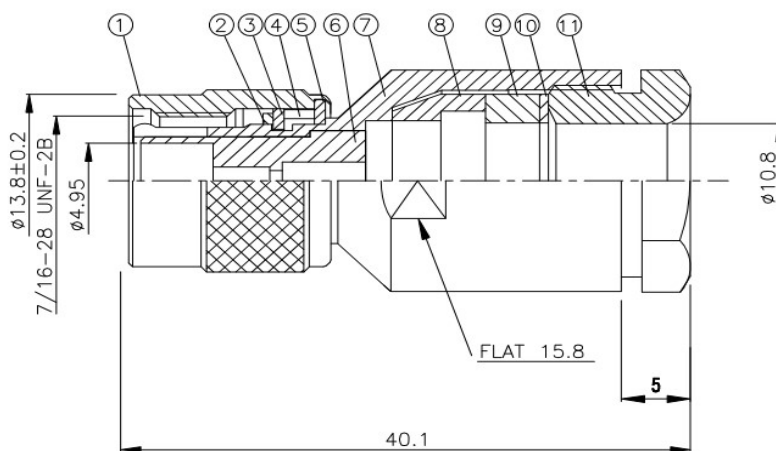

# T-660

## TNC Lötstecker / RG213, RF400

NO	DESCRIPTION	MATERIAL	Q'TY	FINISH
1	BODY 1	BRASS	1	NICKEL
2	RUBBER	SI RUBBER	1	RUBBER
3	WASHER 1	BRASS	1	NICKEL
4	WASHER 2	BRASS	1	NICKEL
5	WASHER 3	BRASS	1	NICKEL
6	INSULATION	TEFLON	1	TEFLON
7	BODY 2	BRASS	1	NICKEL
8	BODY 3	BRASS	1	NICKEL
9	RUBBER	SI RUBBER	1	RUBBER
10	WASHER	BRASS	1	NICKEL
11	NUT	BRASS	1	NICKEL
12	PIN	BRASS	1	GOLD